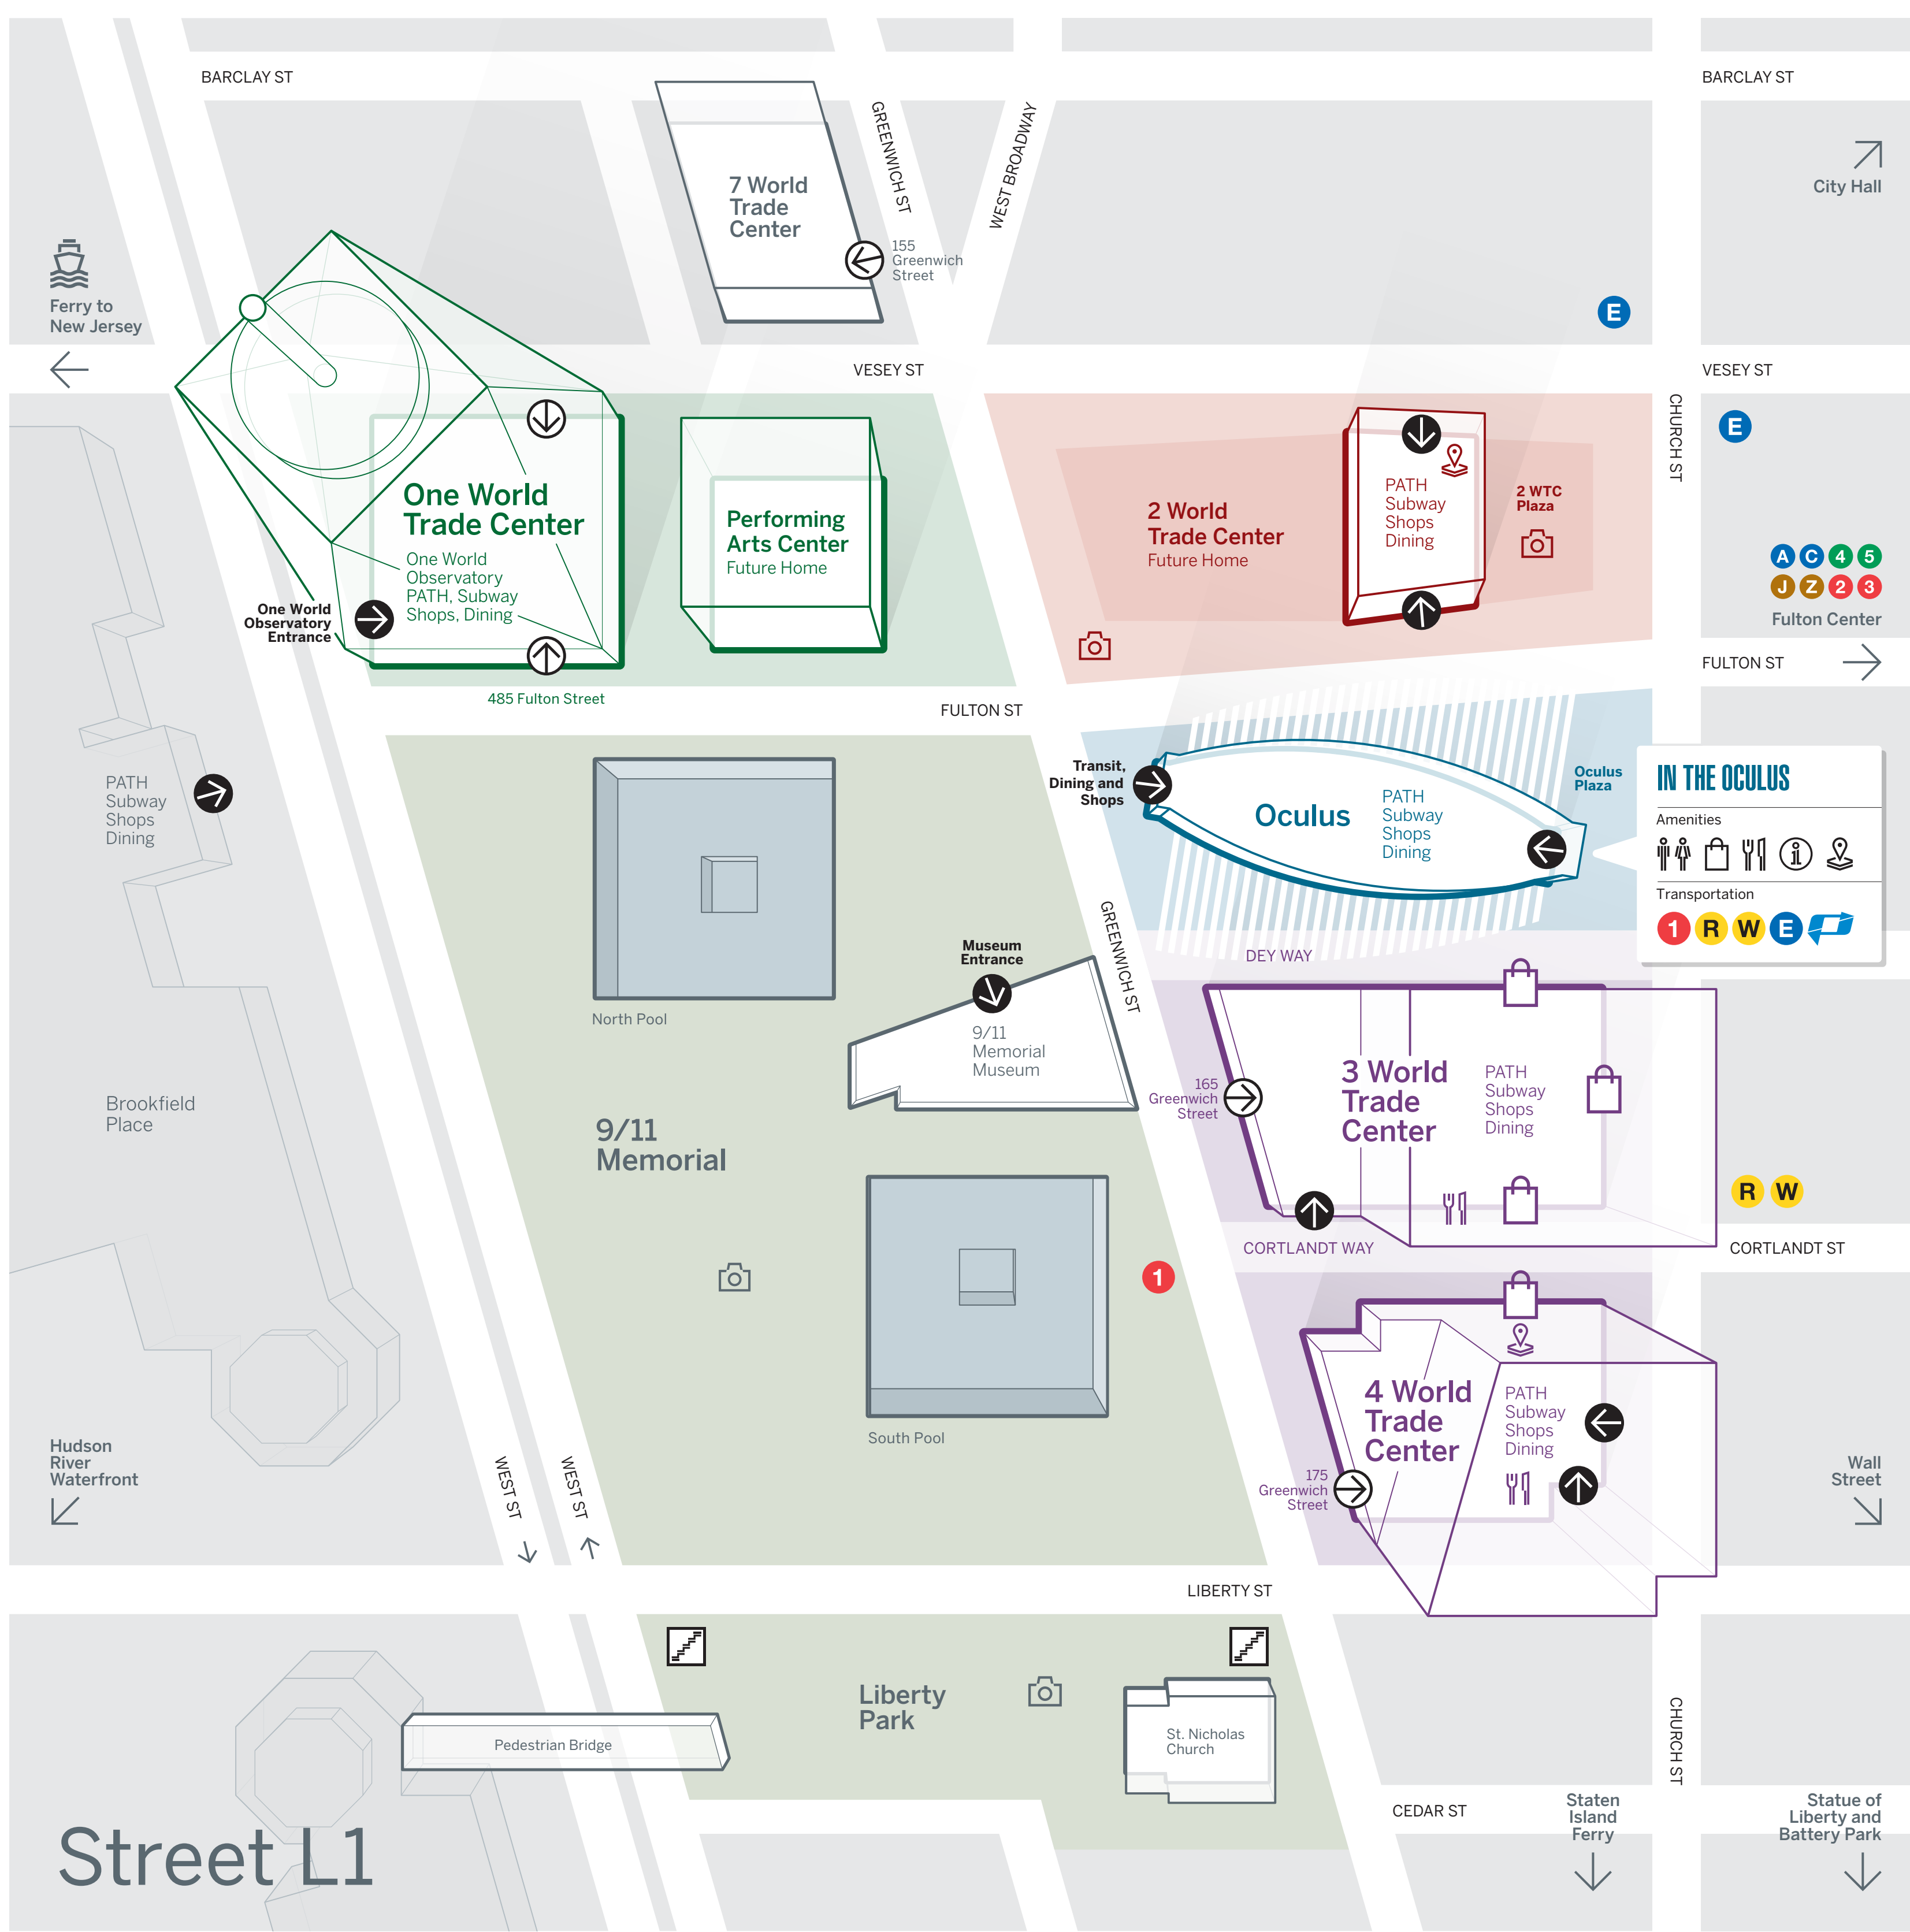

WORLD TRADE CENTER